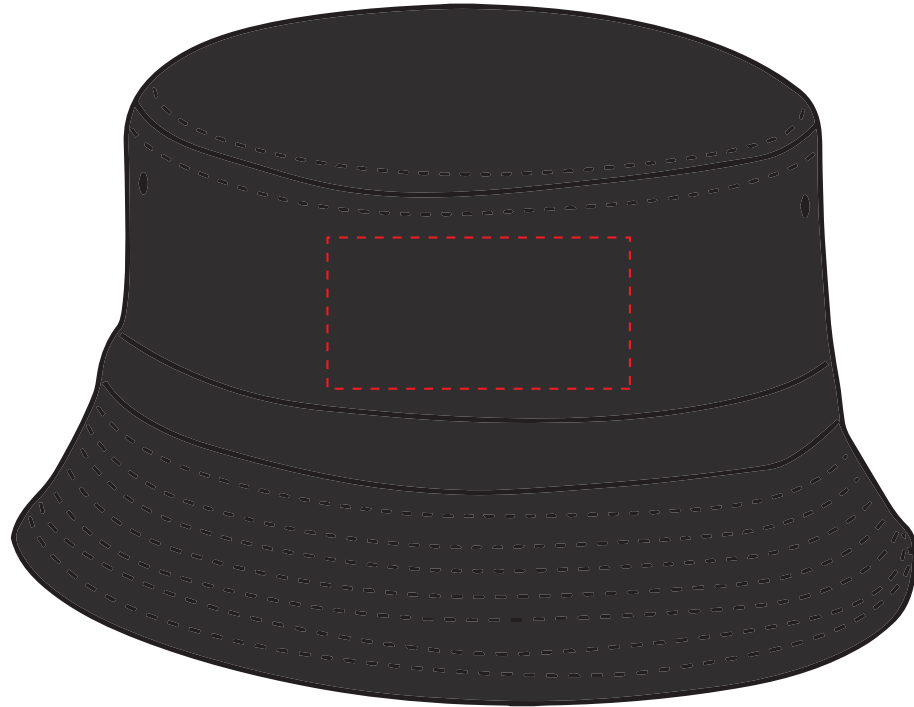

Your Ref:
Our Ref:

Quantity:
Version: 1

Product Code:CF1021
Product Colour:BLACK

PRINTING CONCERNS: PRINT MAY DISCOLOUR

PRODUCT INFO: DUE TO THE NATURE OF THE PRODUCT THE PRINT POSITION MAY VARY BY 2 - 3 MM

PANTONE REFERENCE(S)

The dashed line is to demonstrate print area and will not appear on your printed item

Full colour printing

ARTWORK SCALE 40%