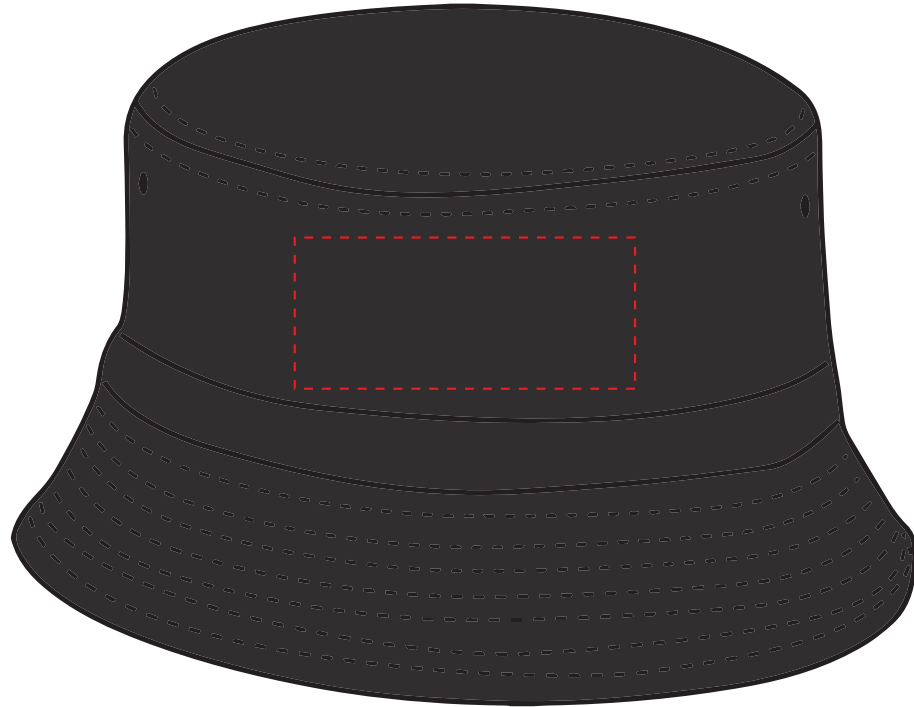

Your Ref:
Our Ref:

Quantity:
Version: 1

Product Code:CF1021
Product Colour:BLACK

PRINTING CONCERNS: PRINT MAY DISCOLOUR

PRODUCT INFO: DUE TO THE NATURE OF THE PRODUCT THE PRINT POSITION MAY VARY BY 2 - 3 MM

PANTONE REFERENCE(S)

The dashed line is to demonstrate print area and will not appear on your printed item

 Full colour printing

ARTWORK SCALE 40%

ARTWORK SCALE 100%
Max print area 90mm x 50mm

To proceed, please approve visual via the online system.